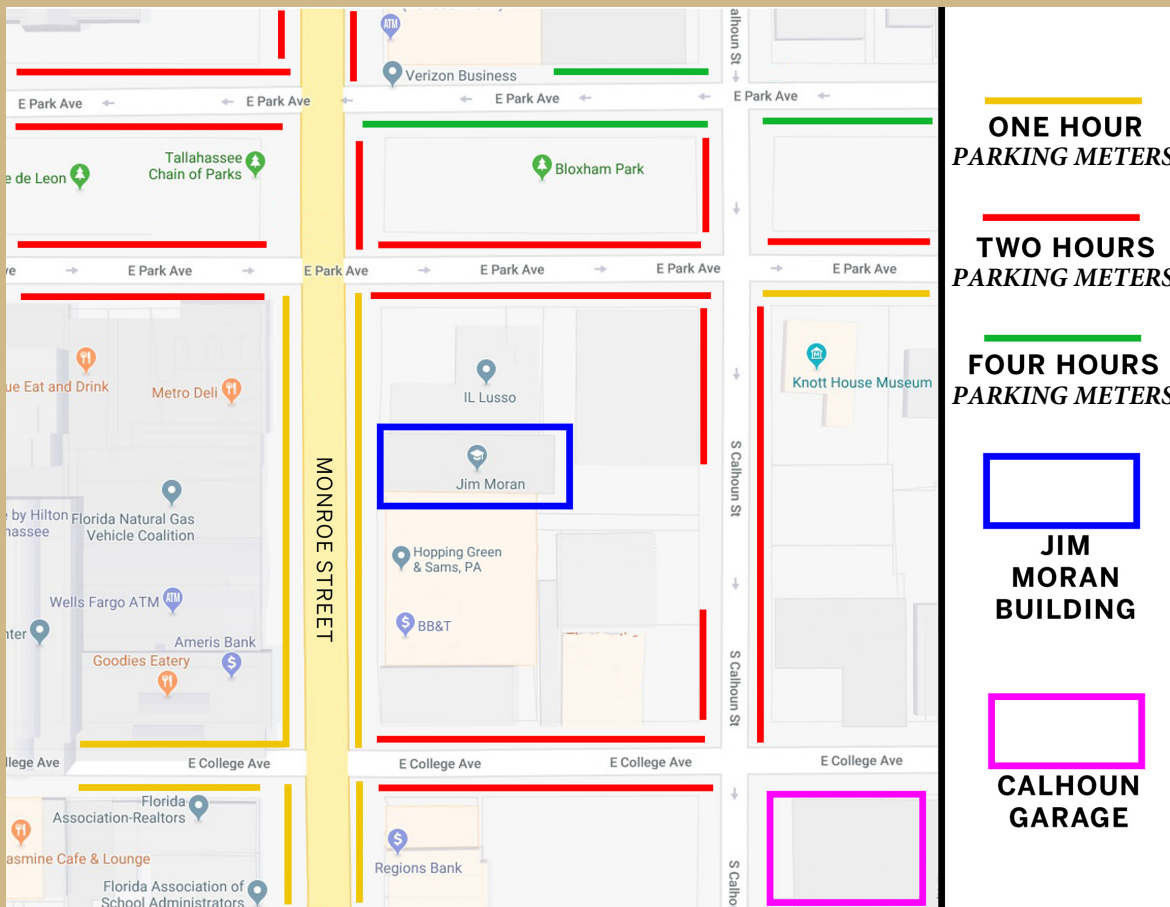

JIM MORAN BUILDING

Parking Information

Parking is by meter or parking garage only. Meters are \$1.00 per hour.

You can now pay for your meter electronically with the ParkMobile* app!

**ParkMobile charges a transaction fee*

FSU students have free access to the FSU Seminole Express. Download the TransLoc app to track and keep up with bus schedules. The Heritage Route stops one block from the JMB Building. FSUCard is required

CALHOUN PARKING GARAGE

M - F 7am - 8pm
\$2 for first hour
\$1 for each additional hour (max \$7)
No charge after 8pm
Calhoun Street - under the walkover

CHECK OUT THE PARKING MAP!

111 SOUTH MONROE STREET